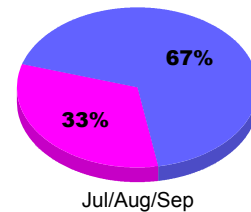

**Membership Results
2012-2013**

**Membership
2011-2012**

Month	Net Memb Goal	Actual New Memb	Actual Dropped Memb	Gain/Loss of Memb	Gain/Loss of Memb
Jul/Aug/Sep	2	27	-34	-7	-15
Totals	2	27	-34	-7	-15

Membership Results 2012-2013

Goal, New, Dropped, Gain/Loss

Comparison of Membership Gain/Loss

Current Year Compared to the Previous Year

Gender Comparison 2012-2013

Male Female