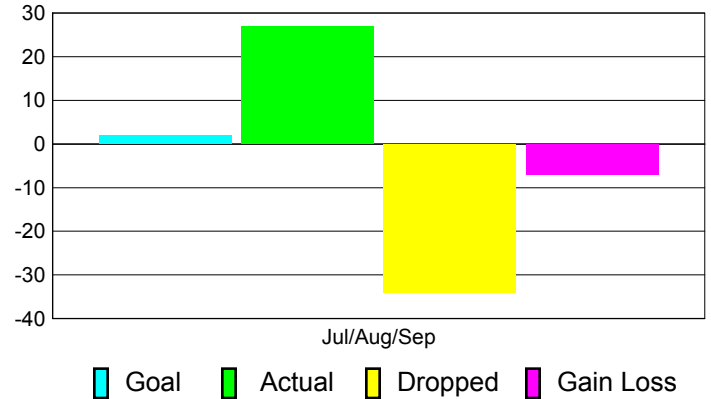

Membership Results 2012-2013

Goal, New, Dropped, Gain/Loss